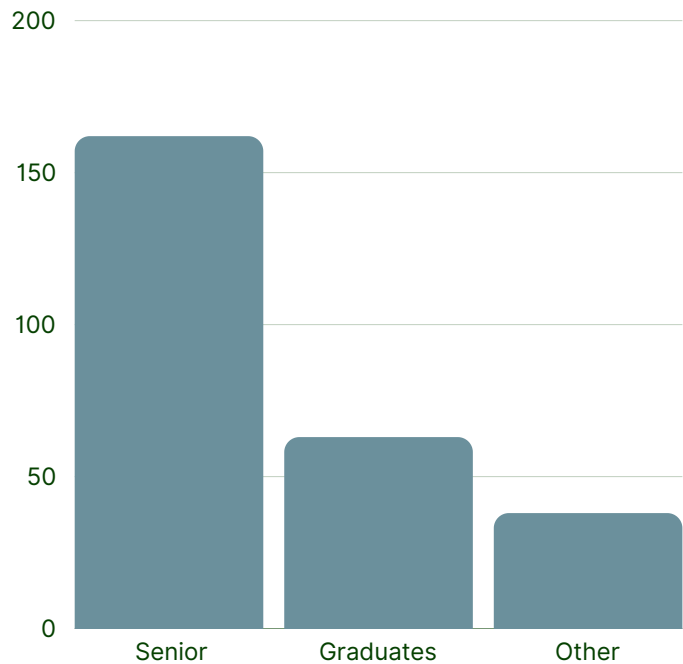

THE ARC ADELAIDE

Event Summary Report

22nd MAY

2025

INTRODUCTION

The-Arc Adelaide
22nd May 2025
Adelaide Festival Centre
View images [HERE](#)

EVENT INSIGHTS & ATTENDEE ANALYSIS

126
Firms
Represented

30
Brands
exhibited

263
Specification
Professionals

Senior & Mid
162

62%

- Directors
- Associates
- Principals
- Seniors
- Architects
- Interiors
- Landscape
- Project Managers

Graduates
38

14%

- Architects
- Interior Designers