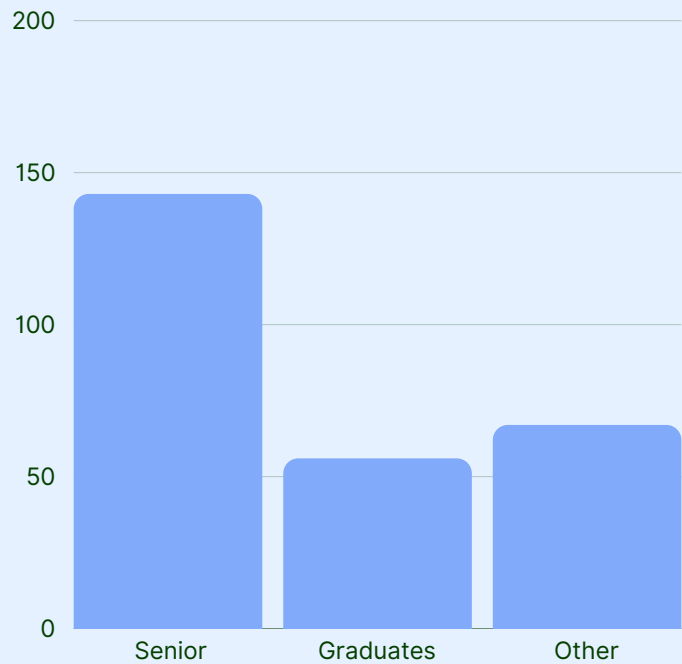

121
Firms
Represented

28
Brands
exhibited

Senior & Mid
143

54%

- Directors
- Associates
- Principals
- Seniors
- Architects
- Interiors
- Landscape
- Project Managers

Graduates
56

21%

- Architects
- Interior Designers