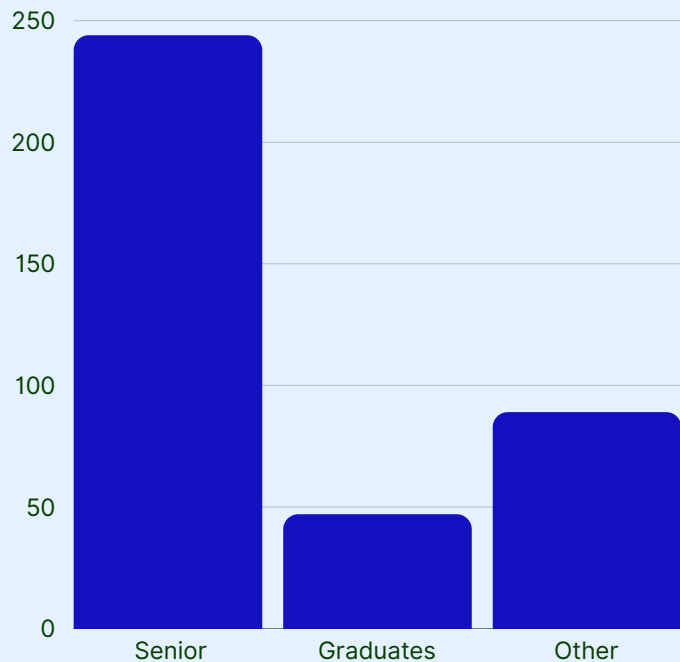

# EVENT INSIGHTS & ATTENDEE ANALYSIS

**380**  
Specification  
Professionals

**168**  
Firms  
Represented

**29**  
Brands  
exhibited

**Senior & Mid**  
**244**

**64%**

- Directors
- Associates
- Principals
- Seniors
- Architects
- Interiors
- Landscape
- Project Managers