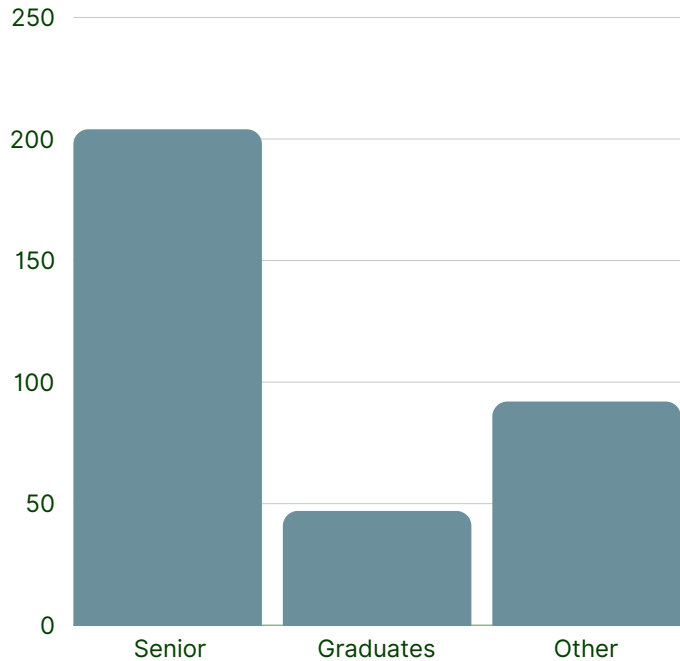

THE ARC BRISBANE

Event Summary Report

27th March

2025

INTRODUCTION

The-Arc Brisbane
27th March 2025
John Reid Pavilion
View images [HERE](#)

EVENT INSIGHTS & ATTENDEE ANALYSIS

183
Firms
Represented

40
Brands
exhibited

343
Specification
Professionals

Senior & Mid
204

59%

- Directors
- Associates
- Principals
- Seniors
- Architects
- Interiors
- Landscape
- Project Managers

Graduates
47

14%

- Architects
- Interior Designers