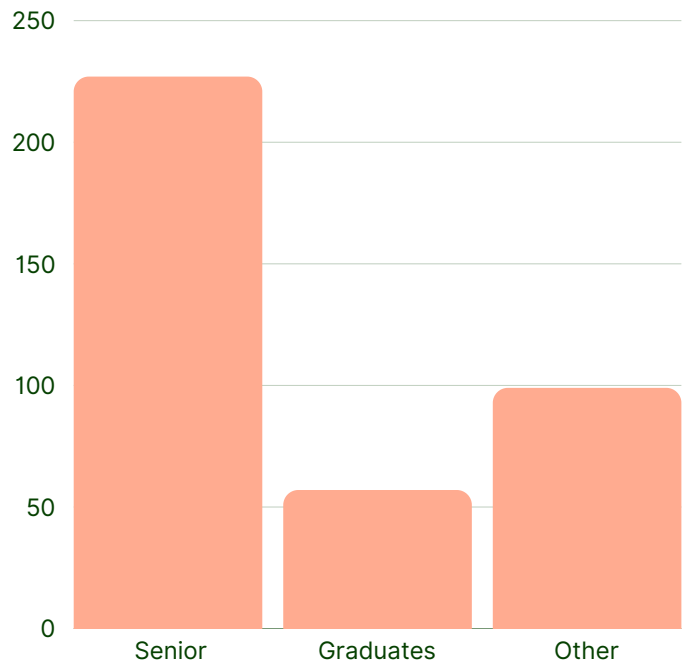

THE ARC IN SFI

Event Summary Report

The-Arc Brisbane

30 October 2025

The Star

View images [HERE](#)

EXHIBITING BRANDS

EVENT INSIGHTS & ATTENDEE ANALYSIS

383
Specification
Professionals

175
Firms
Represented

44
Brands
exhibited

Senior & Mid
227

59%

- Directors
- Associates
- Principals
- Seniors
- Architects
- Interiors
- Landscape
- Project Managers

Graduates
57