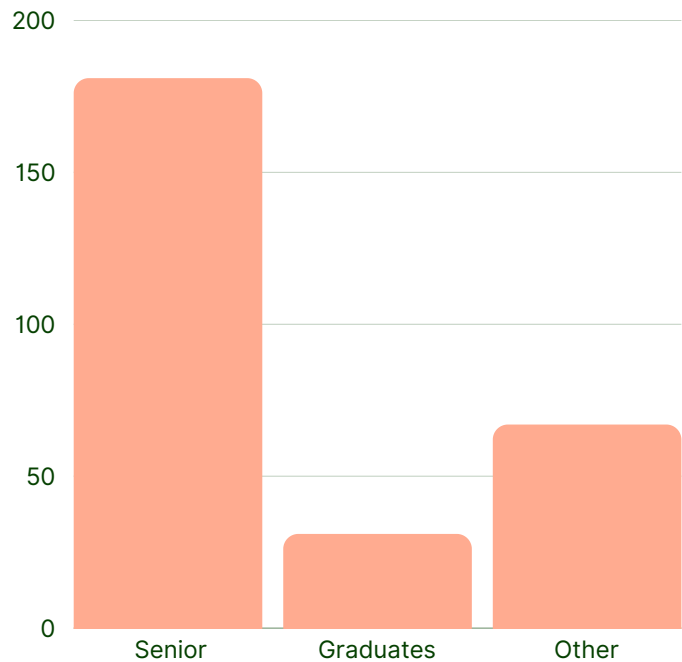

# EVENT INSIGHTS & ATTENDEE ANALYSIS

**279**  
Specification  
Professionals

**130**  
Firms  
Represented

**34**  
Brands  
exhibited

Senior & Mid  
**181**

**65%**

- Directors
- Associates
- Principals
- Seniors
- Architects
- Interiors
- Landscape
- Project Managers