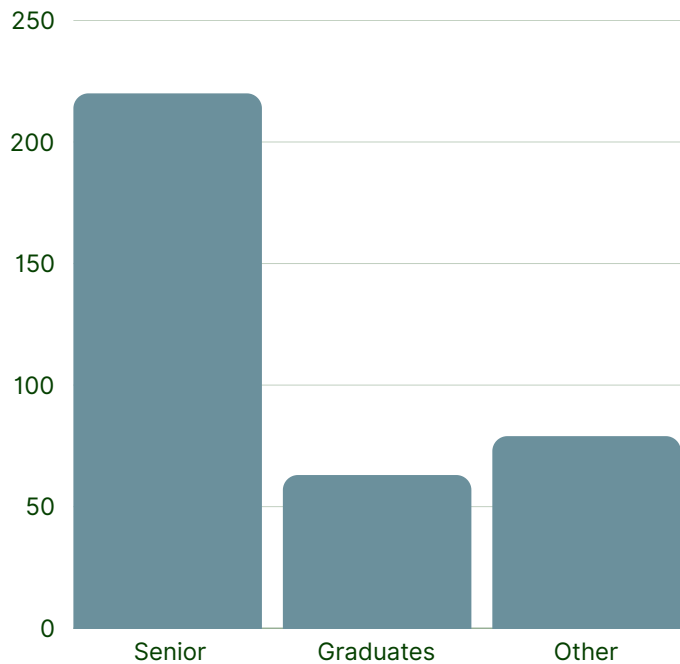

View images **HERE**

EVENT INSIGHTS & ATTENDEE ANALYSIS

137
Firms
Represented

39
Brands
exhibited

362
Specification
Professionals

Senior & Mid
220

61%

- Directors
- Associates
- Principals
- Seniors
- Architects
- Interiors
- Landscape
- Project Managers