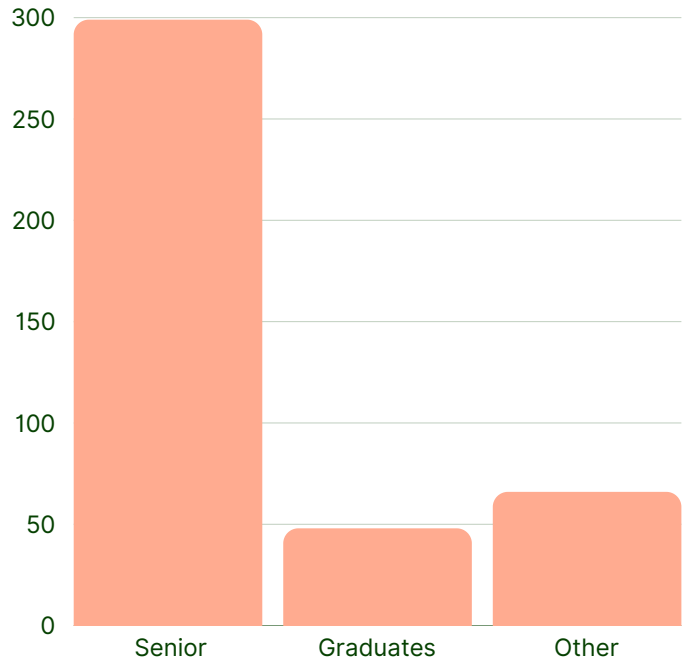

VANTA

ZANDA
ARCHITECTURAL HARDWARE

Zip[®]

EVENT INSIGHTS & ATTENDEE ANALYSIS

413
Specification
Professionals

212
Firms
Represented

46
Brands
exhibited

Senior & Mid
299