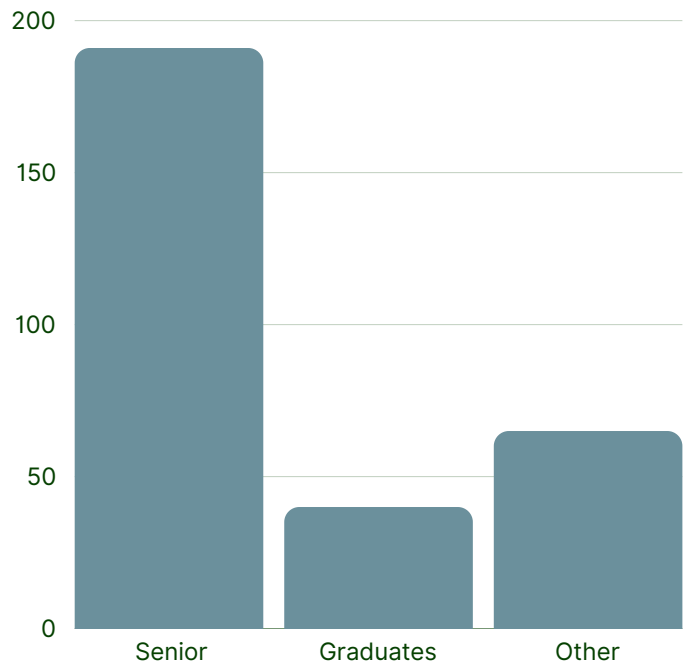

# EVENT INSIGHTS & ATTENDEE ANALYSIS

**134**  
Firms  
Represented

**28**  
Brands  
exhibited

**295**  
Specification  
Professionals

**Senior & Mid**  
**191**

**65%**

- Directors
- Associates
- Principals
- Seniors
- Architects
- Interiors
- Landscape
- Project Managers

**Graduates**  
**40**

**13%**

- Architects
- Interior Designers

**Other**  
**64**

**22%**

- Project Coordinators
- 3D Visualiser
- BDMs
- Marketing Assistants
- Students