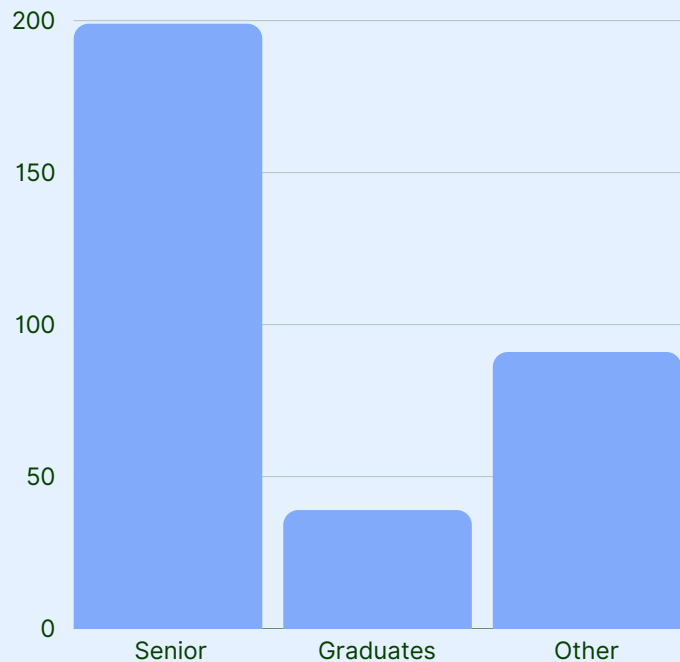

149
Firms
Represented

34
Brands
exhibited

Senior & Mid
199

60%

- Directors
- Associates
- Principals
- Seniors
- Architects
- Interiors
- Landscape
- Project Managers

Graduates
39

12%

- Architects
- Interior Designers