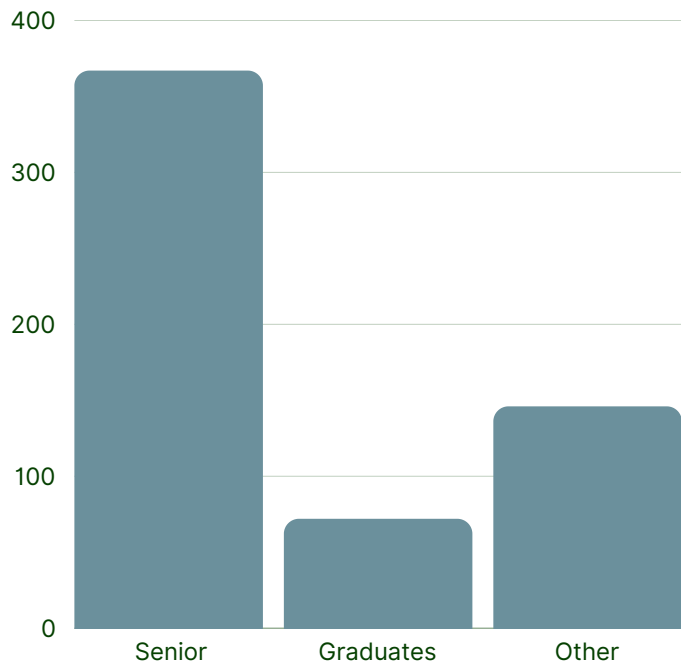

View images **HERE**

EVENT INSIGHTS & ATTENDEE ANALYSIS

301
Firms
Represented

43
Brands
exhibited

585
Specification
Professionals

Senior & Mid
367

63%

- Directors
- Associates
- Principals
- Seniors
- Architects
- Interiors
- Landscape
- Project Managers