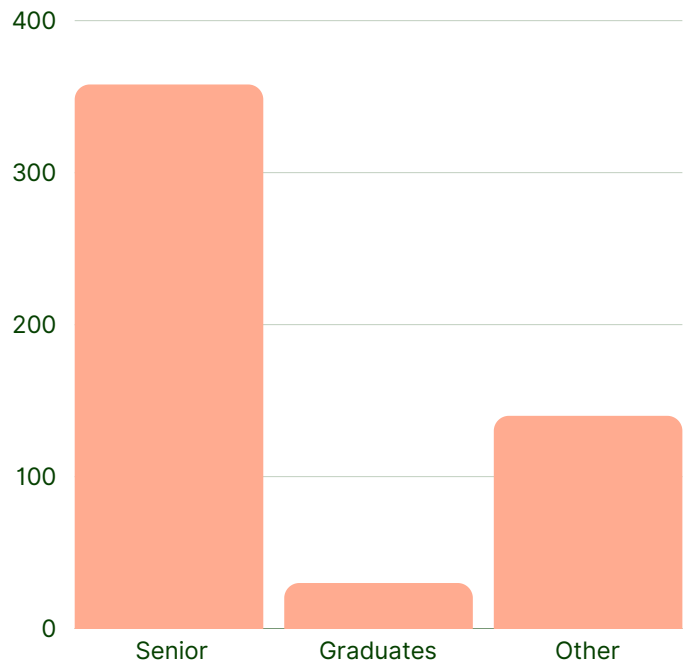

# EVENT INSIGHTS & ATTENDEE ANALYSIS

**528**  
Specification  
Professionals

**283**  
Firms  
Represented

**55**  
Brands  
exhibited

Senior & Mid  
**358**

**68%**

- Directors
- Associates
- Principals
- Seniors
- Architects
- Interiors
- Landscape
- Project Managers