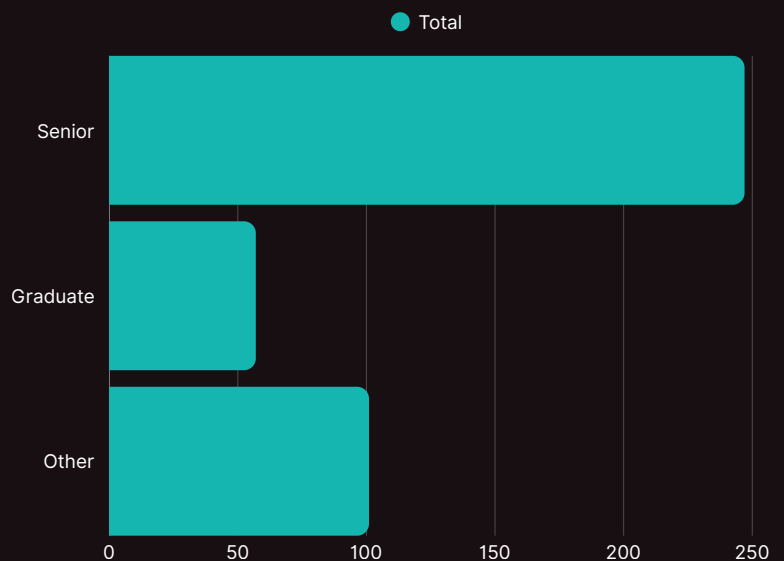

179
Firms
Represented

41
Brands
exhibited

Senior & Mid

247

61%

Directors
Associates
Principals
Seniors
Architects
Interiors
Landscape
Project Managers

Graduates

57