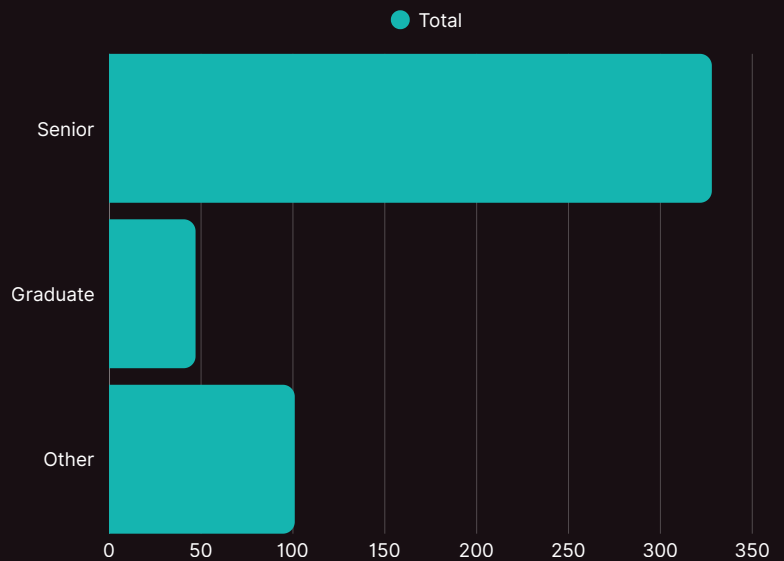

# EVENT INSIGHTS & ATTENDEE ANALYSIS

**476**  
Specification  
Professionals

**229**  
Firms  
Represented

**42**  
Brands  
exhibited

Senior & Mid

328

**69%**

Directors  
Associates  
Principals  
Seniors  
Architects  
Interiors  
Landscape  
Project Managers